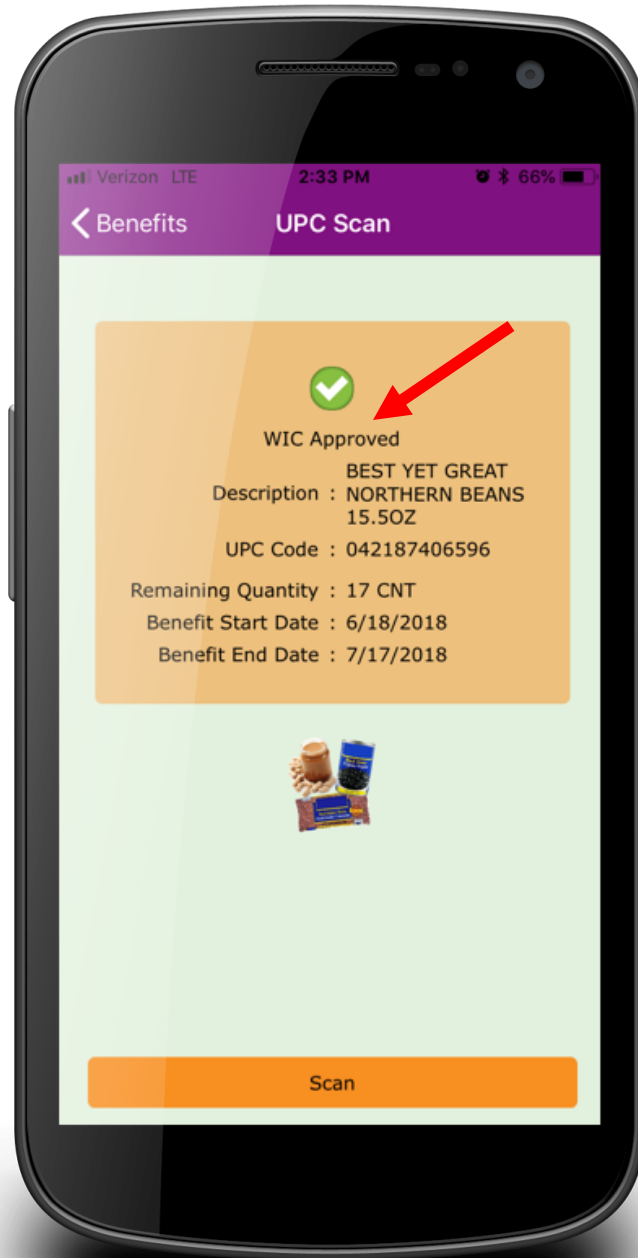

# WIC2Go UPC Scan Results Screens

WIC Approved Item **AND**  
Benefit Balance

WIC Approved Item **BUT**  
No Benefit Balance

Not WIC Approved Item  
**OR** Fresh Produce UPC